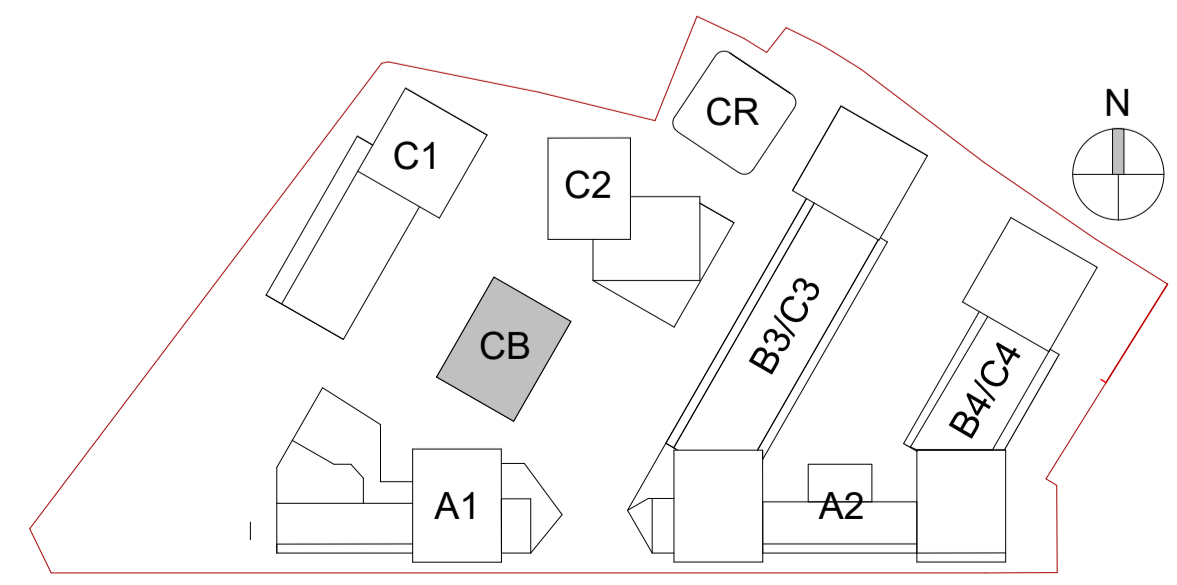

Apartment Type Legend
 ■ Cultural
 ■ Circulation

Cultural Block-Level 03

Revision Description	Date	Rev. No.	Issued by
SHD Lodgment to ABP	01-12-20	1	JM

omahony pike

Project Code: 1826
 Project Lead: JM
 Drawn By: SP
 Job No.: 1826
 Purpose: Planning

Project: Castleforbes SHD
Location: Castleforbes, Sheriff Street Upper, Dublin
Client: Glenveagh Living

Drawing Title: Cultural Block-Level 03
Drawing No.: 1826-OMP-CB-03-DR-A-1003

Figured dimensions only to be used. This drawing is copyright of O'Mahony Pike Architects Ltd. All information is shared as per approved use in accordance with ISO19650-2:2018, Table 5; Standard Codes for Suitability of Models and Documents and the BEP. If the 'Status' field is empty, this information has been shared at 50 - WIP.